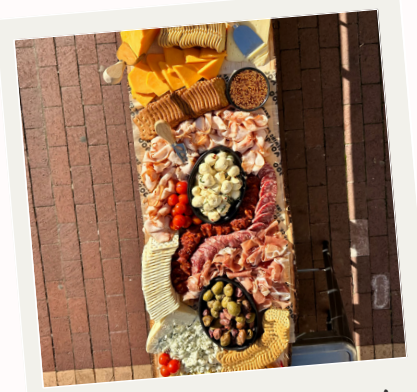

Charcuterie Board