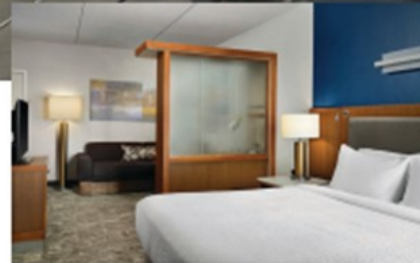

SPRINGHILL SUITES®
BY MARRIOTT

LOCATED IN THE HEART OF MT. LEBANON

Experience style and comfort at the SpringHill Suites by Marriott® Pittsburgh Mt. Lebanon. Ideal for business or leisure. Our hotel is the perfect home away from home.

Hotel Amenities

- Discounted room blocks available for special events
- Complimentary breakfast
- Complimentary Wi-Fi
- Indoor pool
- 24-hour fitness center
- 406 sq. ft. of meeting space
- On-site parking
- Marriott Bonvoy™ travel program
- Lobby bar

Contact us today for more Information!
Joanna Fowler | Director of Sales
412.563.6300 X 2 | joanna.fowler@aimbridge.com

MARRIOTT
BONVOY

Operated by Aimbridge Hospitality Holdings, LLC under license from Marriott International, Inc. or one of its affiliates.

SpringHill Suites by Marriott®
Pittsburgh Mt. Lebanon
611 Washington Road
Mt. Lebanon, PA 15228
412.563.6300
Marriott.com/PITLE