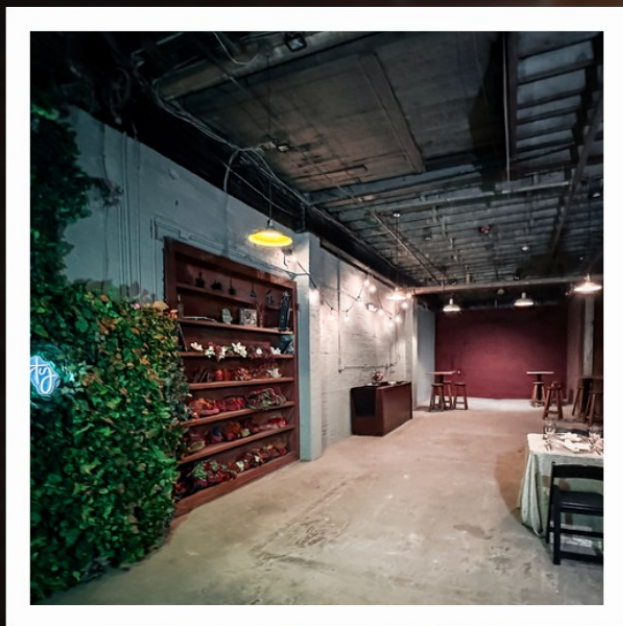

PRICES

FIRST HOUR $200.00*
PER ADDITIONAL HOUR $80

INCLUDES:

Use of tables, chairs, music,
WiFi, mini fridges,
microphone, projector and
screen.

Set up/clean up provided by
staff on site.

*before sales tax and 20% gratuity.

ADD-ONS

ESCAPE ROOM
PER PERSON(M-F) $30.00
PER PERSON(WEEKENDS) $43.00
LINENS(PER TABLE) $5.00
DISPOSABLE FLATWARE AND
UTENSILS(PER PERSON) $5.00

WE WELCOME ALL
CATERERS! HAVE THE OPTION TO
BRING YOUR OWN FOOD!

OUR PARTNERS

Allegheny Coffee & Tea Exchange
412-471-5557
info@alleghenycoffee.com

Voodoo Brewery -North Shore
(412)523-8742
events@voodoobrewery.com

Gaetano's Banquet Center
gaetanosbanquetcenter.com
412-343-6640

Fogo De Chao
fogodechao.com
(412) 312-5001

Stamooli Brothers Co.
(Charcuterie)
(412) 471-7676

Di Anoaia's Eatery/Pizzeria Davide
dianoiaseatery.com /
pizzeriadavide.com
412-918-1875 / 412-904-4139